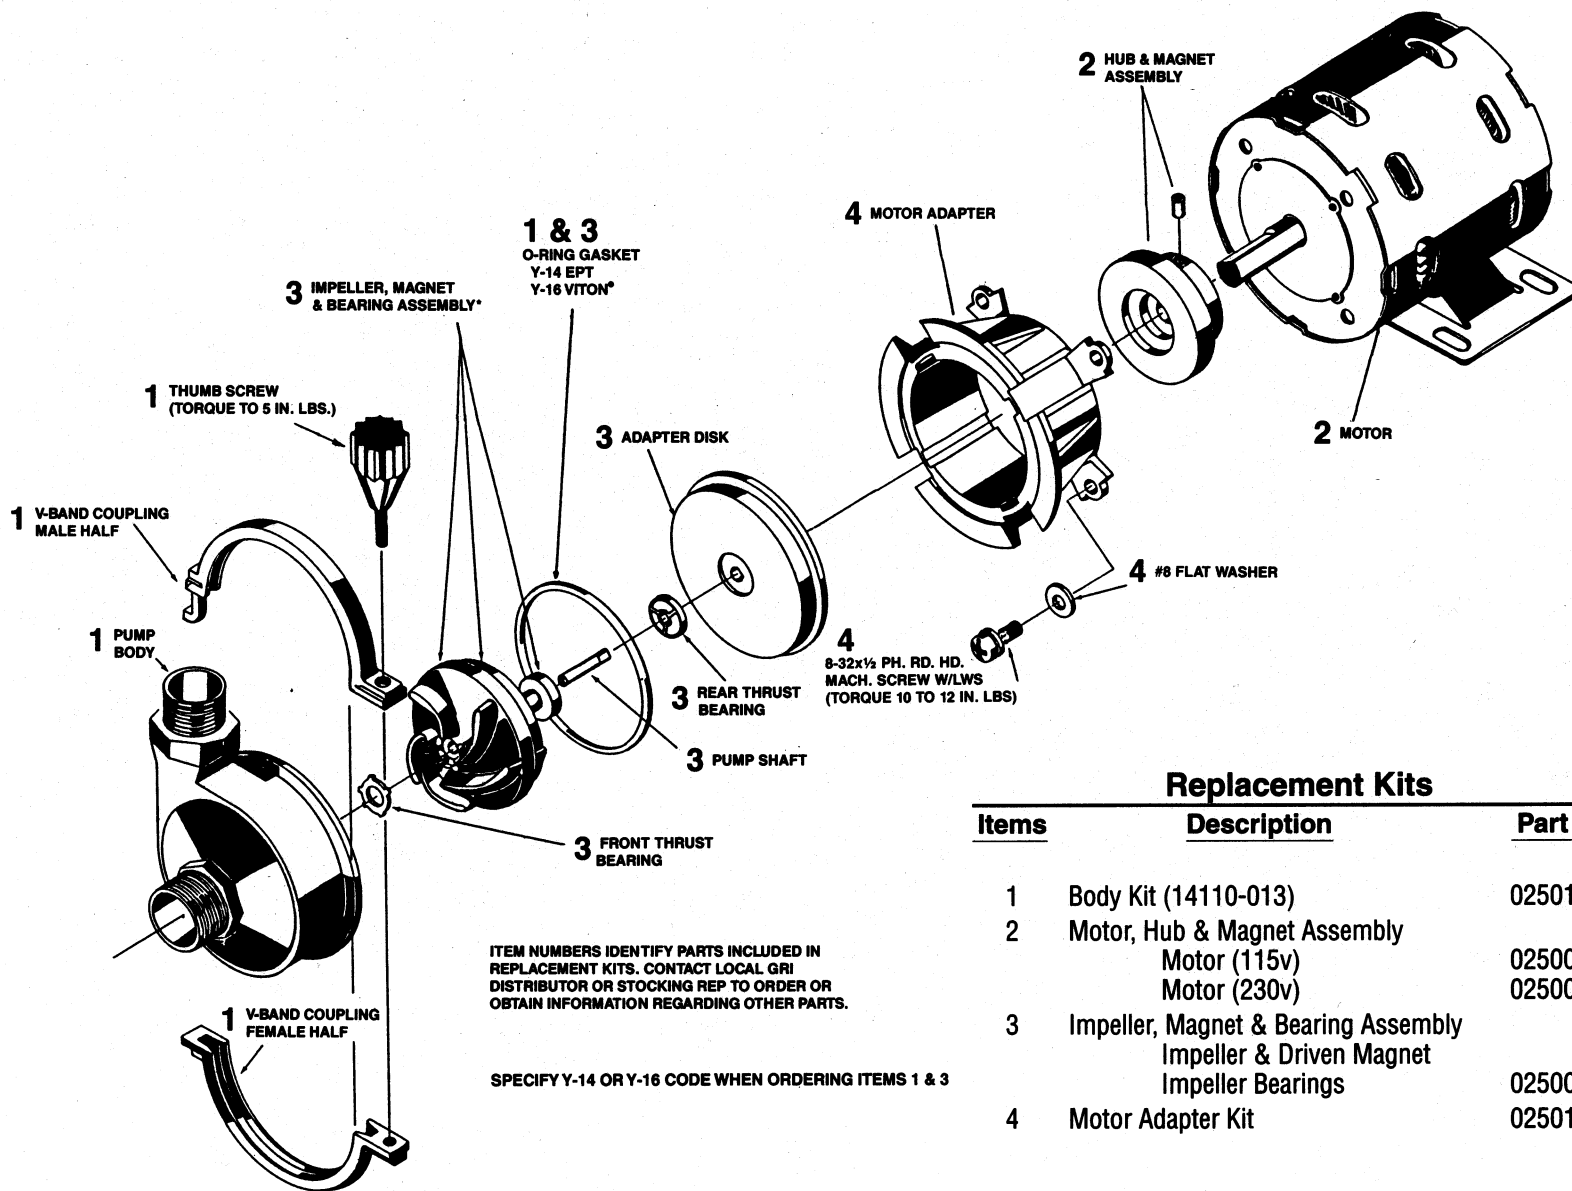

# 14110 SERIES MAGNETIC DRIVE PUMPS

ITEM NUMBERS IDENTIFY PARTS INCLUDED IN REPLACEMENT KITS. CONTACT LOCAL GRI DISTRIBUTOR OR STOCKING REP TO ORDER OR OBTAIN INFORMATION REGARDING OTHER PARTS.

SPECIFY Y-14 OR Y-16 CODE WHEN ORDERING ITEMS 1 & 3

## Replacement Kits

Items	Description	Part No.
1	Body Kit (14110-013)	02501-045
2	Motor, Hub & Magnet Assembly	
	Motor (115v)	02500-573
	Motor (230v)	02500-574
3	Impeller, Magnet & Bearing Assembly	
	Impeller & Driven Magnet	
	Impeller Bearings	02500-509
4	Motor Adapter Kit	02501-072